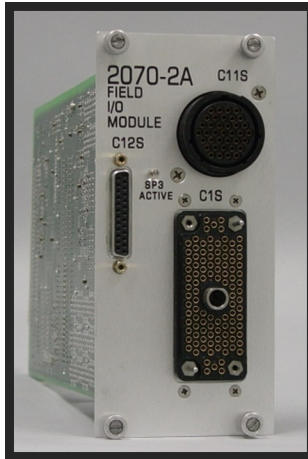

# 2070-2A

The 2070-2A Field I/O Module meets all the latest requirements of the Caltrans TEES specifications.

- Key Features:
  - 64 outputs and 64 inputs
  - “Muzzle” jumper
  - Electrically Isolated serial ports (SP3 and SP5)

## 2070-2A Field I/O Module